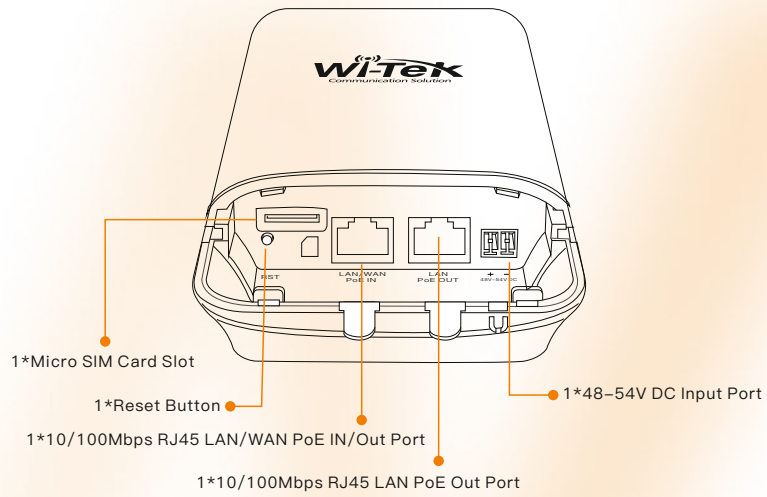

WI-LTE117-O

Dimensions (mm)

Back Panel